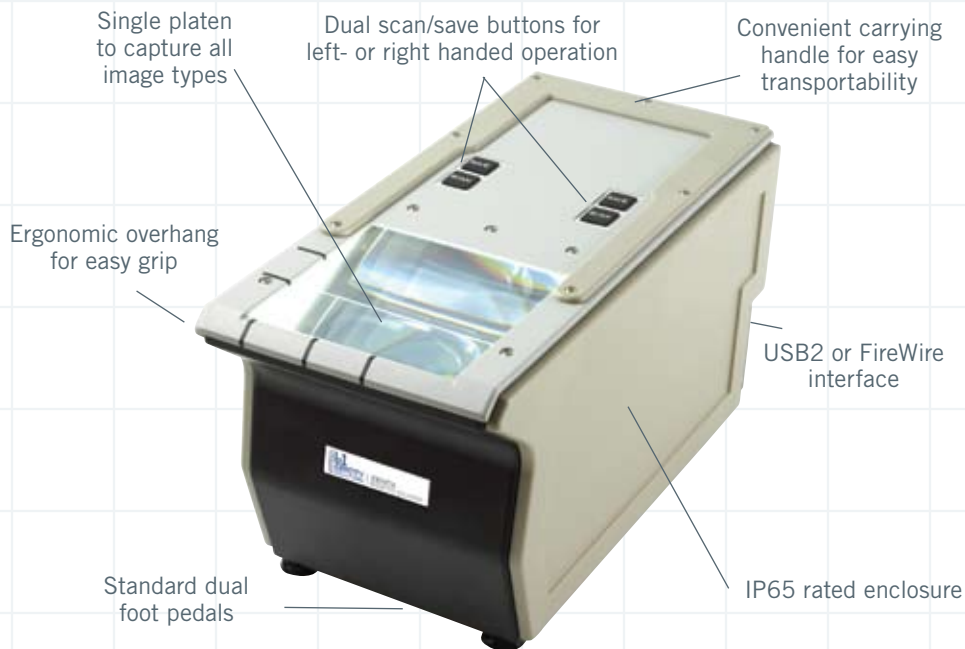

Recent law enforcement legislation and sex offender registration policies require the capture of all types of images with a live scan device including tenprints, palms, rolls and writers' edges. The TouchPrint™ Enhanced Definition 4800 is the first and only live scan capable of capturing all types of high-quality images with an innovative, single platen design. Our scanner has the smallest cubic footprint and lightest weight than any other palm scanner available today. An IP65 ingress protection rated enclosure to prevent damage from dust, debris and water makes the TouchPrint ED 4800 durable to withstand harsh conditions.

SINGLE PLATEN TO CAPTURE ALL TYPES OF HIGH-QUALITY IMAGES

Our advanced technologies such as Moisture Discriminating Optics™ to ignore the effects of moisture blobs from sweaty prints and Enhanced Definition image technology are both available with the TouchPrint ED 4800. One field-replaceable platen is used to capture rolls, slaps, palms and writers' edge images quickly.

MODULAR FOR TABLETOPS OR CABINETS/KIOSKS

With both USB2.0 and FireWire IEEE 1394 (OHCI compliant) interfaces, the TouchPrint ED 4800 is flexible to accommodate various system configurations. It can be used as a standalone unit, or customers with a TouchPrint ED 3XXX series live scan system can pair the TouchPrint ED 4800 in a side-by-side, tabletop configuration to add the incremental capture of palm and writer's edge. Also, cabinet and kiosk vendors can easily incorporate the TouchPrint ED 4800 scanner thanks to a small cubic footprint.

EASY OPERATION

With real-time preview, a dual foot pedal plus logically placed dual scan and save buttons for both right and left handed operation, the TouchPrint ED 4800 has many features to help ensure consistent, quality image capturing and reduce variability between operators. The TouchPrint ED 4800 also has an ergonomically designed overhang for better grip and a carrying handle for easy transportation.